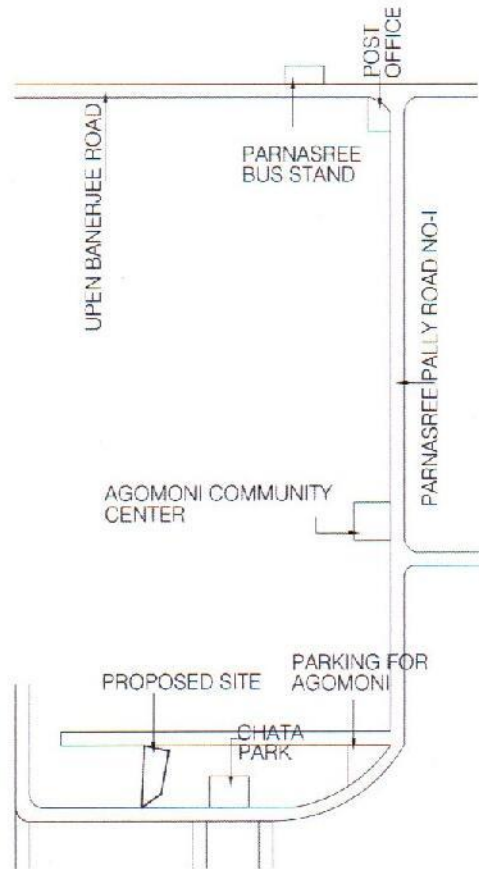

GOPAKRISH PROJECTS PRIVATE LIMITED

155/A PANCHANANTALA LANE, BEHALA, KOLKATA-700034

CIN: U70109WB2017PTC222027

PROJECT - JAHAJBARI

PREMISES NO. 101, SARAT CHATTERJEE ROAD, WARD - 131, BOROUGH - XIV,
KOLKATA - 700060

KEY PLAN
SCALE - 1:4000

GOPAKRISH PROJECTS PRIVATE LIMITED

Anjananda
DIRECTOR